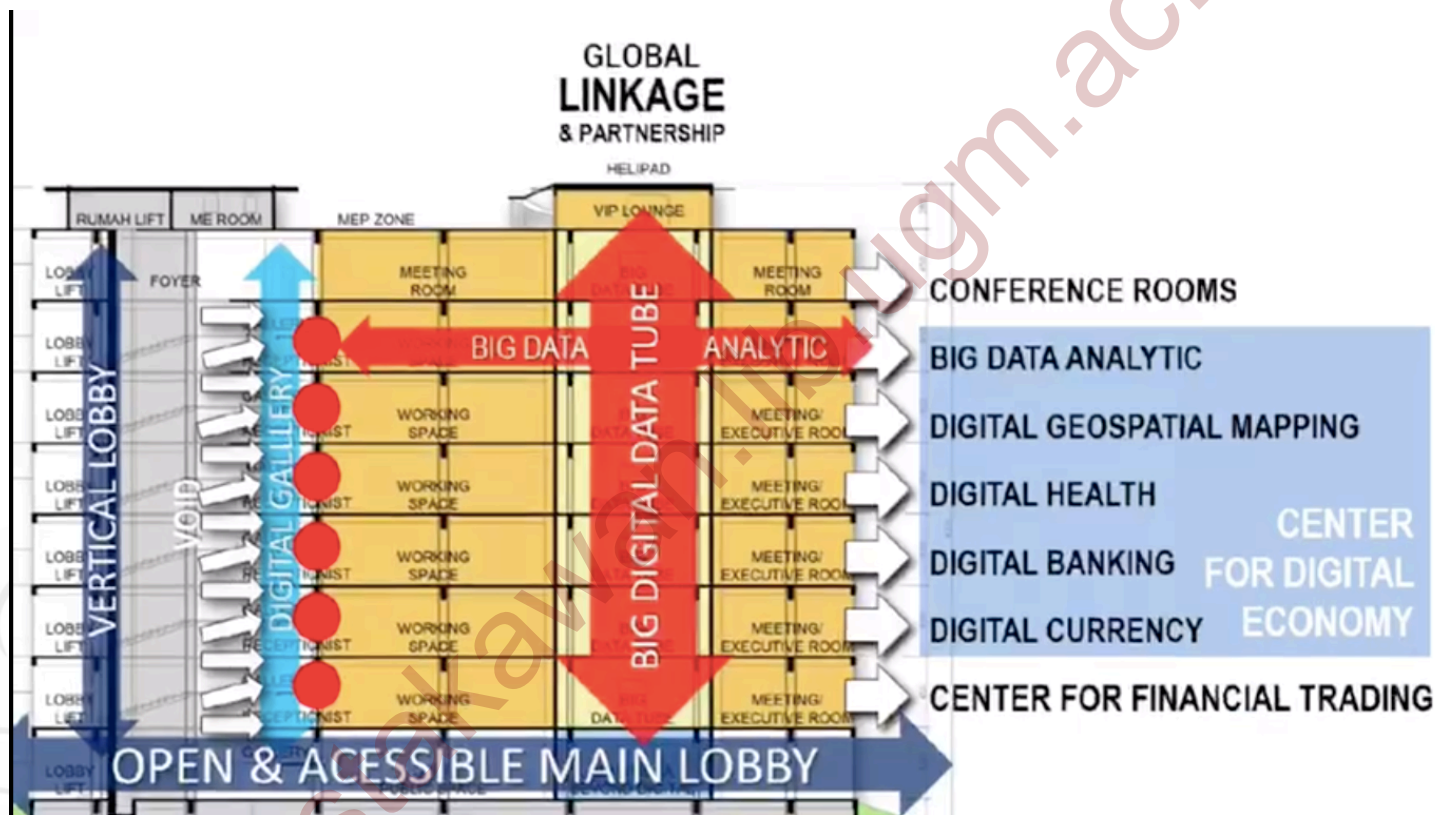

UGM – SIXCAP DIGITAL INNOVATION CENTER

UGM – SIXCAP DIGITAL INNOVATION CENTER

GMUM Organization Structure

UGM CORPORATE

Smart Campus Solutions

Implementation of integrated information systems for managing administration and academic process in university, which will minimize complexity and provide better services for students.