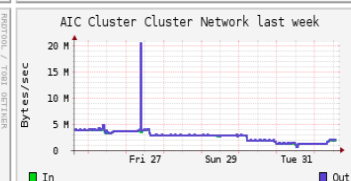

AIC Cluster Cluster Report Wed, 01 Jun 2016 07:45:48 +0000

Get Fresh Data

Metric Last Sorted

Physical View

Overview of AIC Cluster

CPU's Total: 96
Hosts up: 24
Hosts down: 0
Avg Load (15, 5, 1m): 43%, 44%, 44%
Localtime: 2016-06-01 07:45

Cluster Load Percentages

Show Hosts: yes no | AIC Cluster **load_one** last week sorted **descending** | Columns 4 | Size small

Infrastruktur

pustakawan@ib.ugm.ac.id

Jaringan Kampus UGM

Bandwidth di Perpustakaan UGM