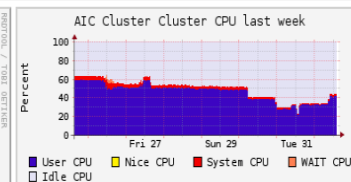

Cluster Load Percentages