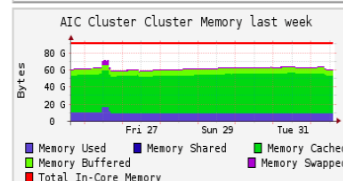

AIC Cluster Cluster Report Wed, 01 Jun 2016 07:45:48 +0000

Get Fresh Data

Metric Last Sorted

Physical View

Overview of AIC Cluster

CPU's Total: 96
Hosts up: 24
Hosts down: 0
Avg Load (15, 5, 1m): 43%, 44%, 44%
Localtime: 2016-06-01 07:45

Cluster Load Percentages

Show Hosts: yes no | AIC Cluster **load_one** last week sorted **descending** | Columns 4 | Size small

Infrastruktur

pustakawan@ib.ugm.ac.id

Jaringan Kampus UGM

Bandwidth di Perpustakaan UGM