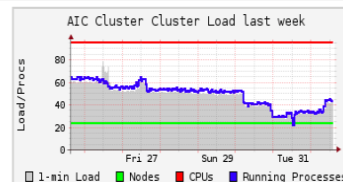

Cluster Load Percentages